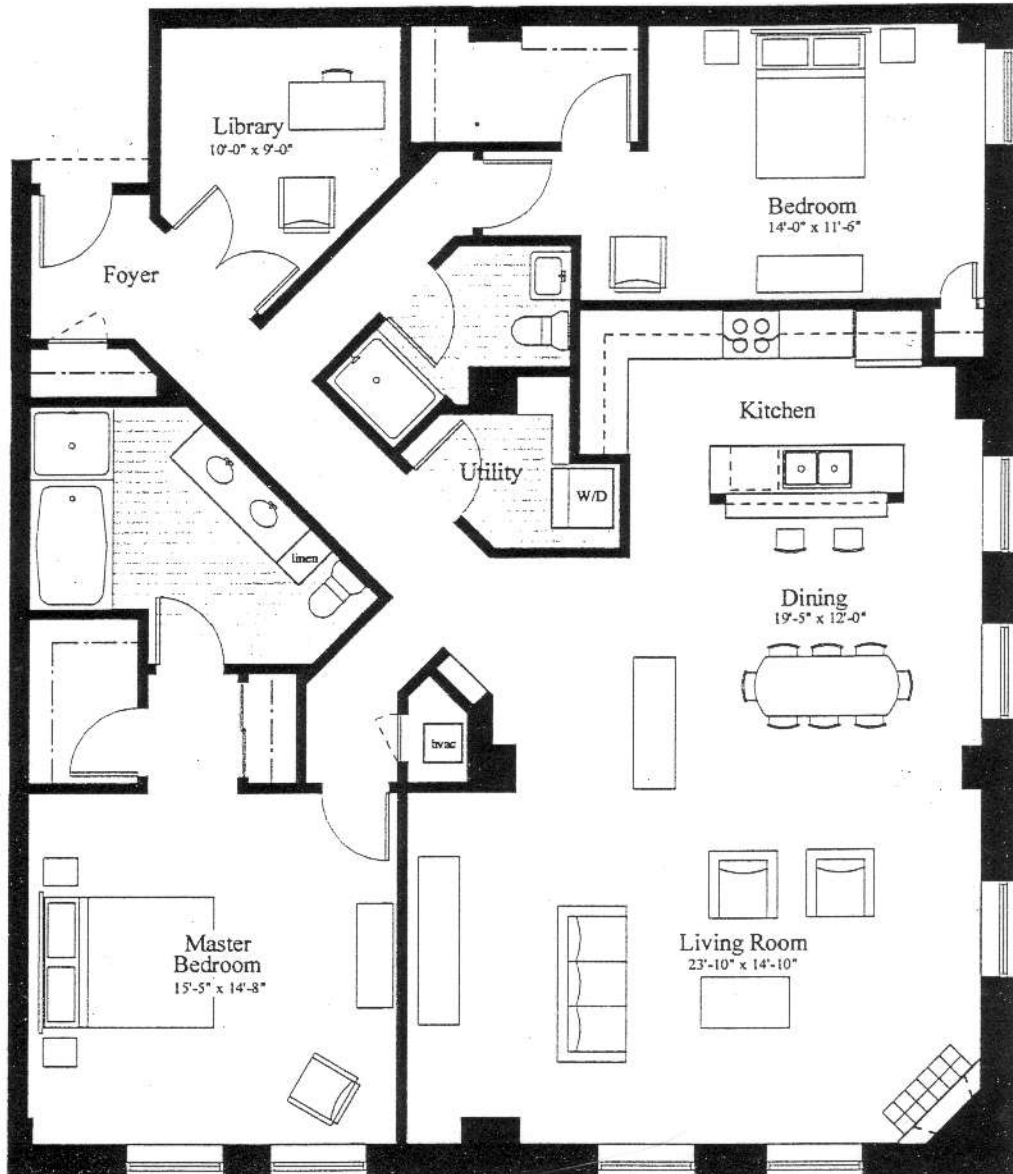

THE LORAINÉ

Condominium Homes

"The Truman" 1,971 Square Feet

Former haberdasher and future President Harry S. Truman lodged at Hotel Loraine while in Madison. "Give 'em hell Harry!"...

Capitol Square

West Washington Ave.

UNIT 803, 903
Bedrooms - 2
Bathrooms - 2
Library, Utility