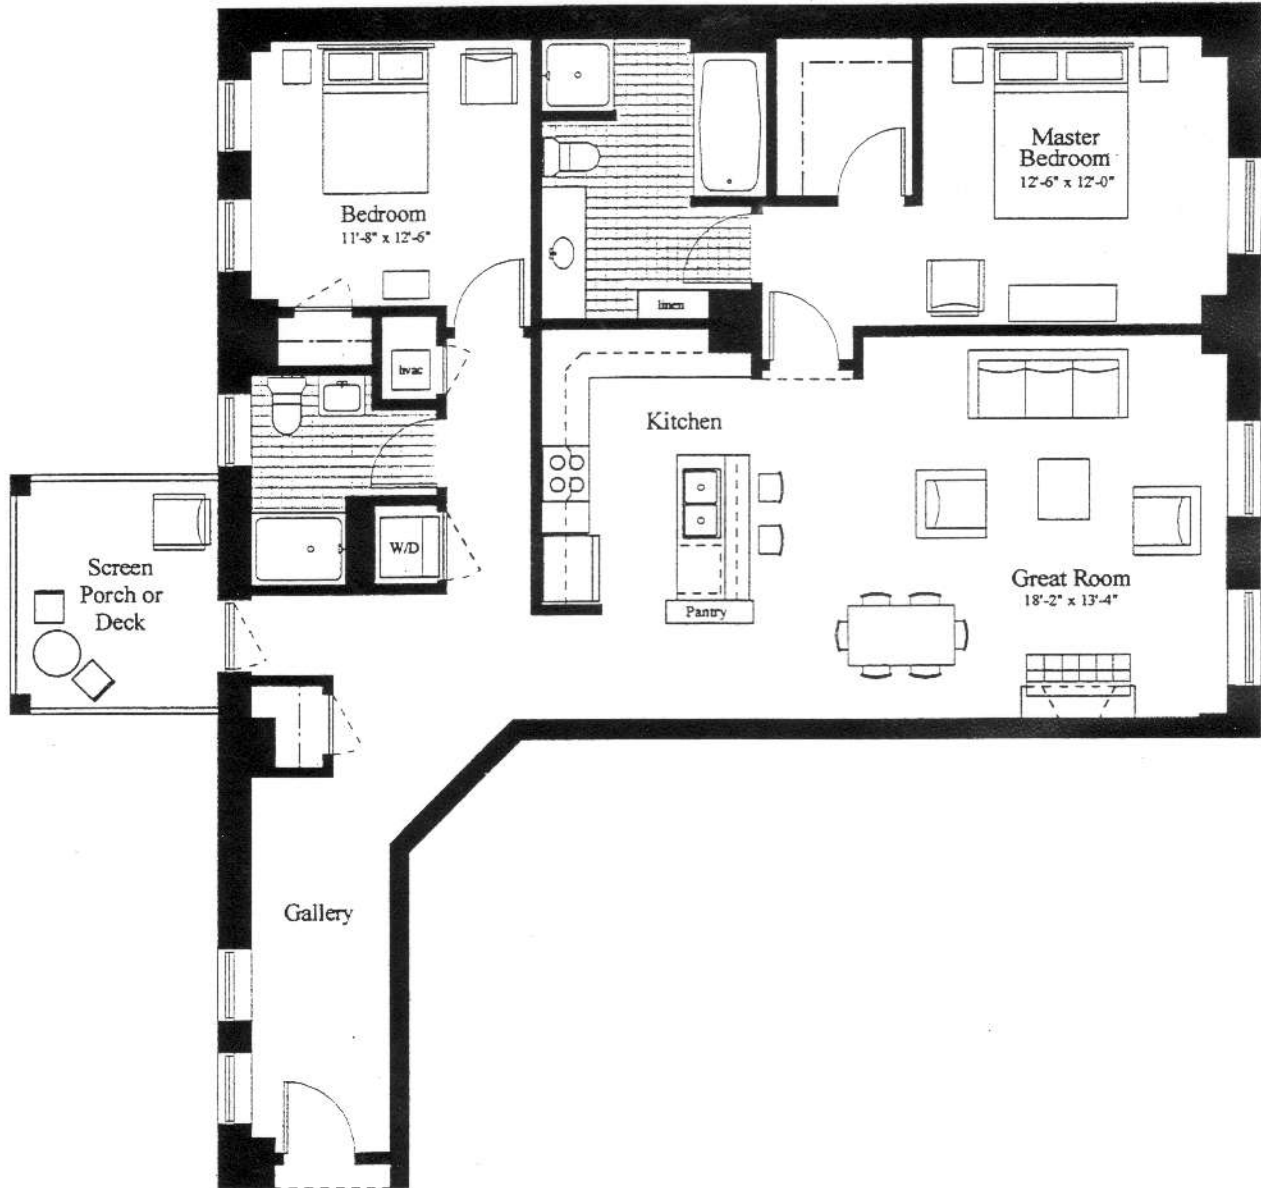

THE LORRAINE

Condominium Homes

"The McDonnell" 1,463 Square Feet

Renowned hotelier E.J. McDonnell was named manager of the new 250 room Hotel Loraine when it opened in 1924...

West Washington Ave.

UNIT 401, 501, 601, 701

Bedrooms - 2

Bathrooms - 2

Screen Porch - 401

Deck - 501