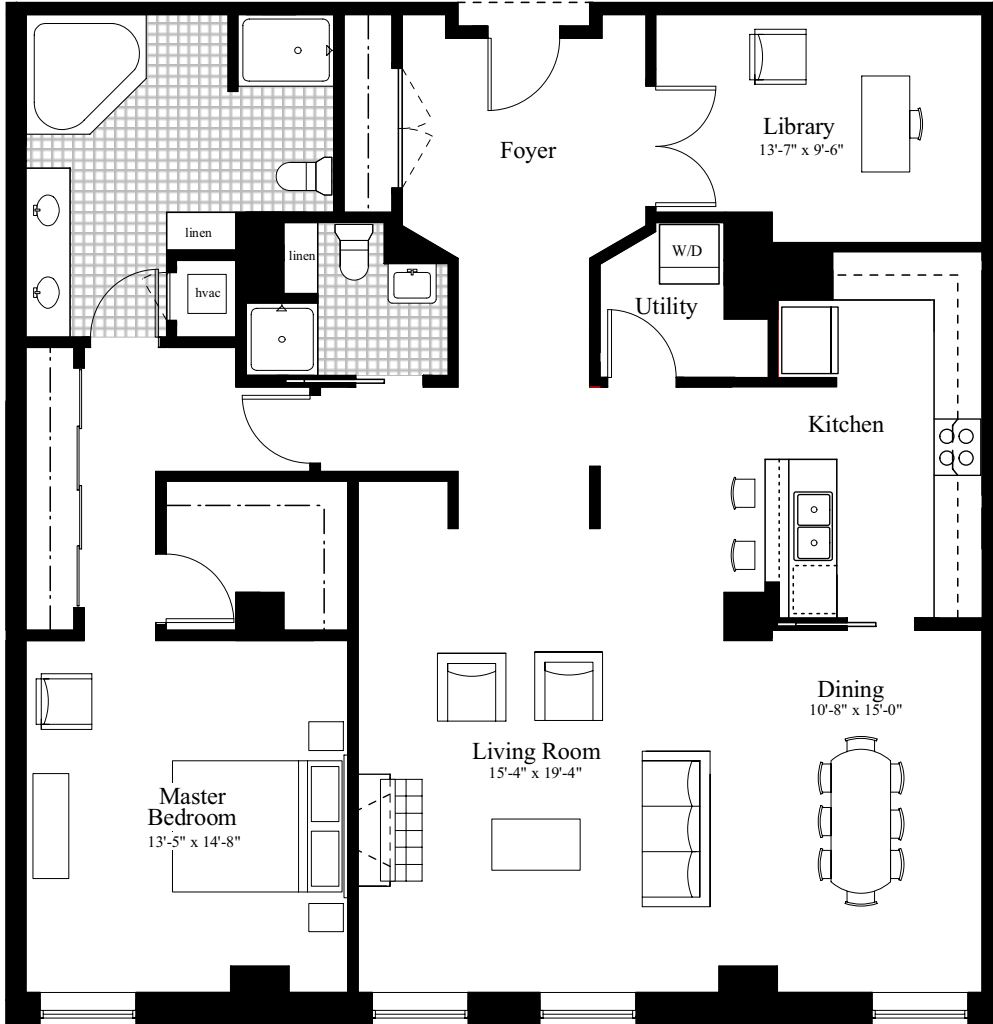

# “The Kennedy” 1,730 Square Feet

West Washington Ave.

UNIT 805  
Bedrooms - 1  
Bathrooms - 2  
Library, Utility