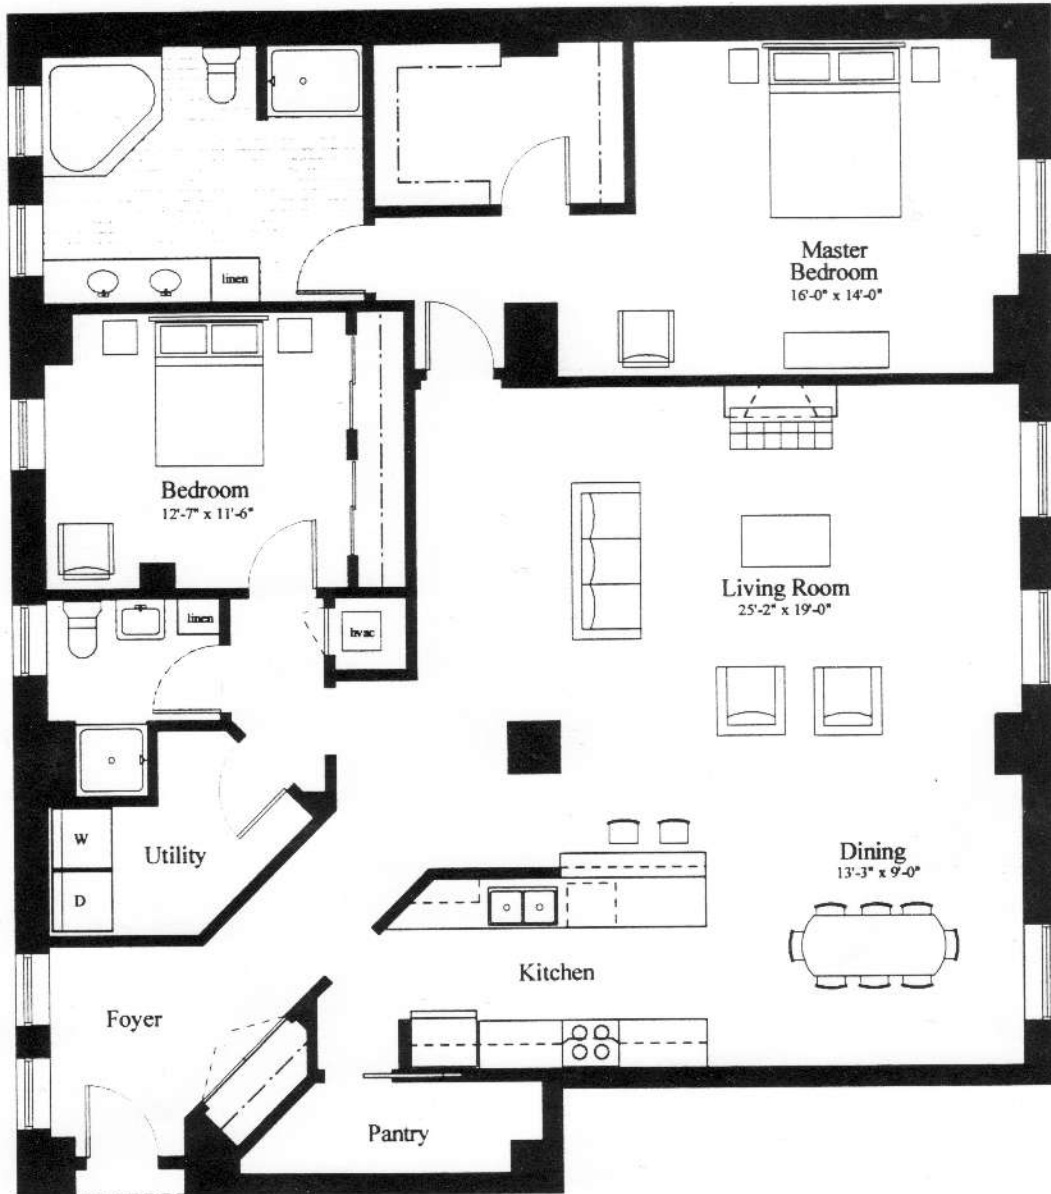

# THE LORRAINE

Condominium Homes

**"The Barrymore"** 2,031 Square Feet

West Washington Ave.

UNIT 801, 901  
Bedrooms - 2  
Bathrooms - 2  
Utility & Pantry

CT