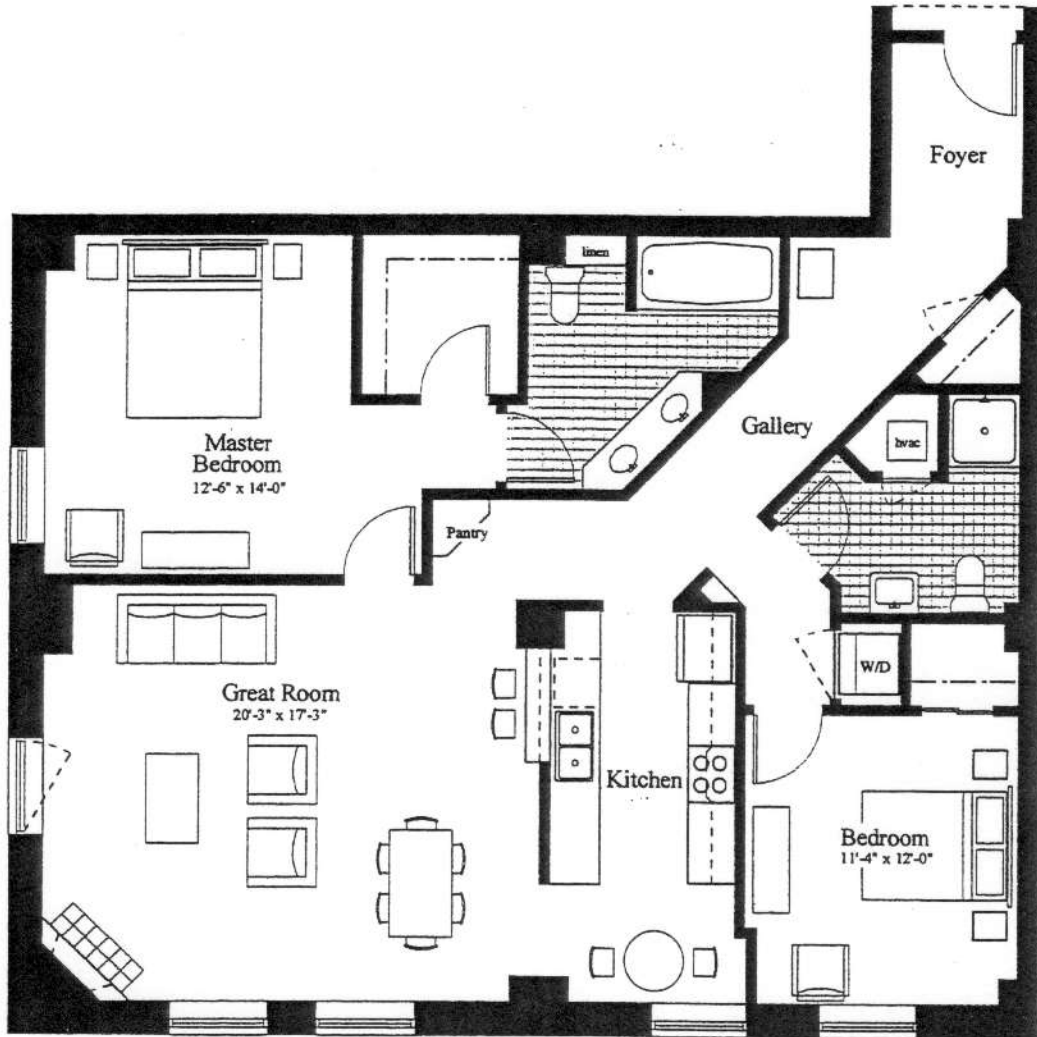

THE LORRAINE

Condominium Homes

"The Astor" 1,461 Square Feet

Considered the sister hotel of The Loraine, The Astor was built in 1918 and graced downtown Milwaukee for decades...

West Washington Ave.

UNIT 308, 408, 508, 608, 708

Bedrooms - 2

Bathrooms - 2

Veranda - 308