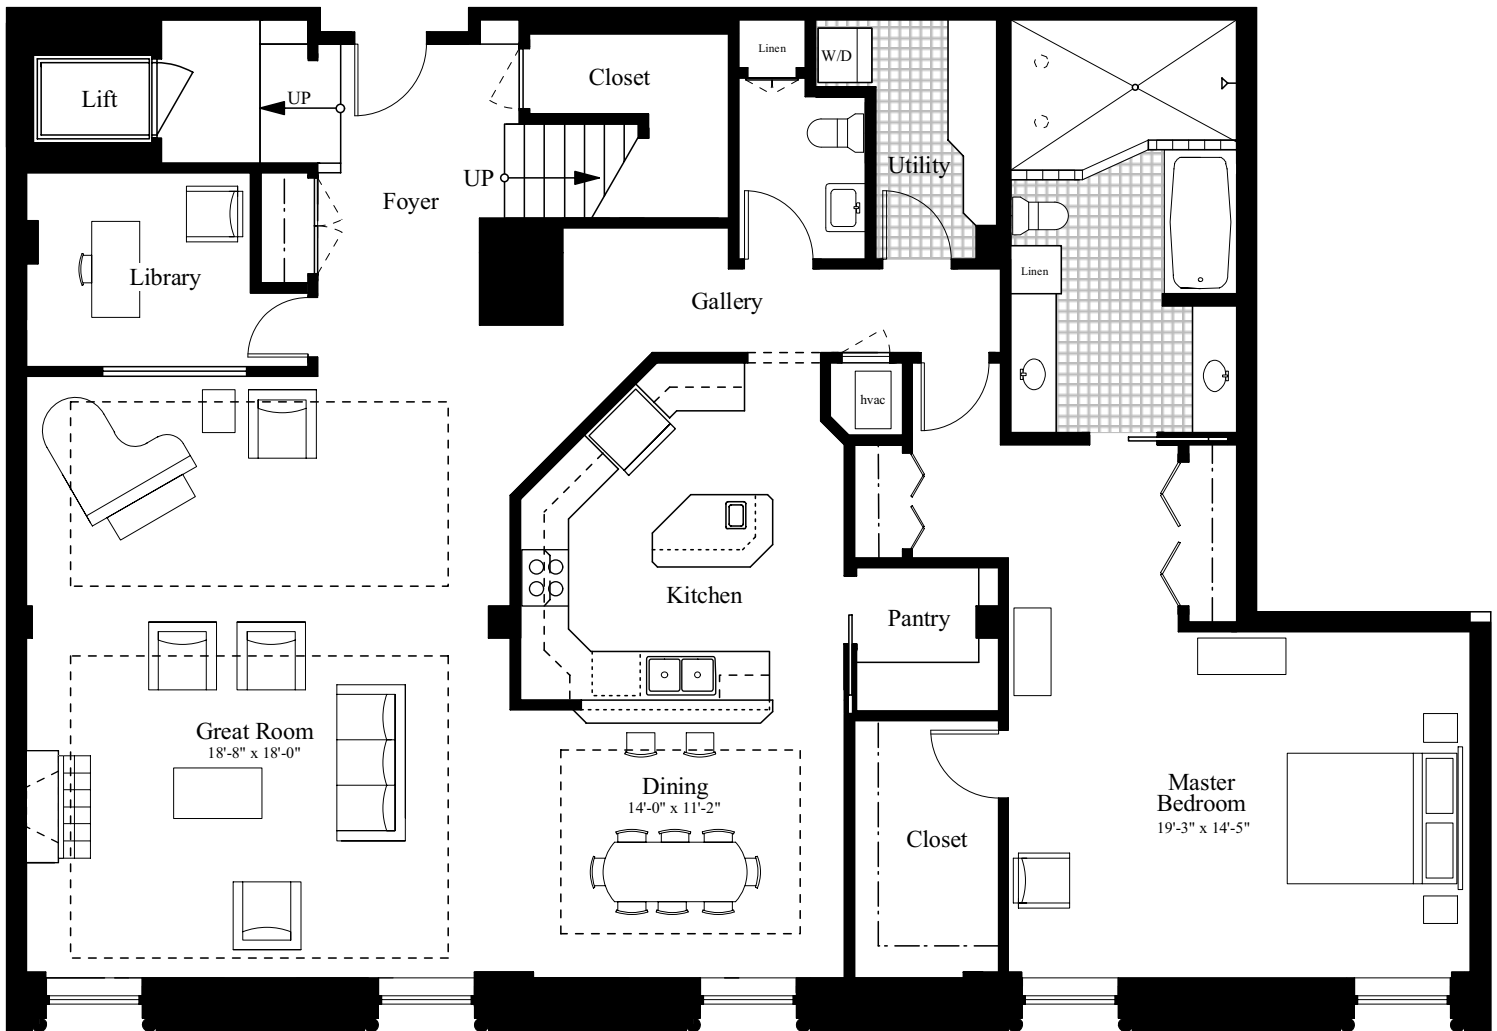

# “Penthouse 1004” 4,326 Square Feet + Terrace

**UNIT 1004**  
 Bedrooms - 3  
 Bathrooms - 2, 2-1/2  
 Library, Pantry, Utility,  
 Family Room

2,596 SQ. FT.  
 Main Level

# “Penthouse 1004” 4,326 Square Feet + Terrace

1,730 SQ. FT.  
Penthouse Level