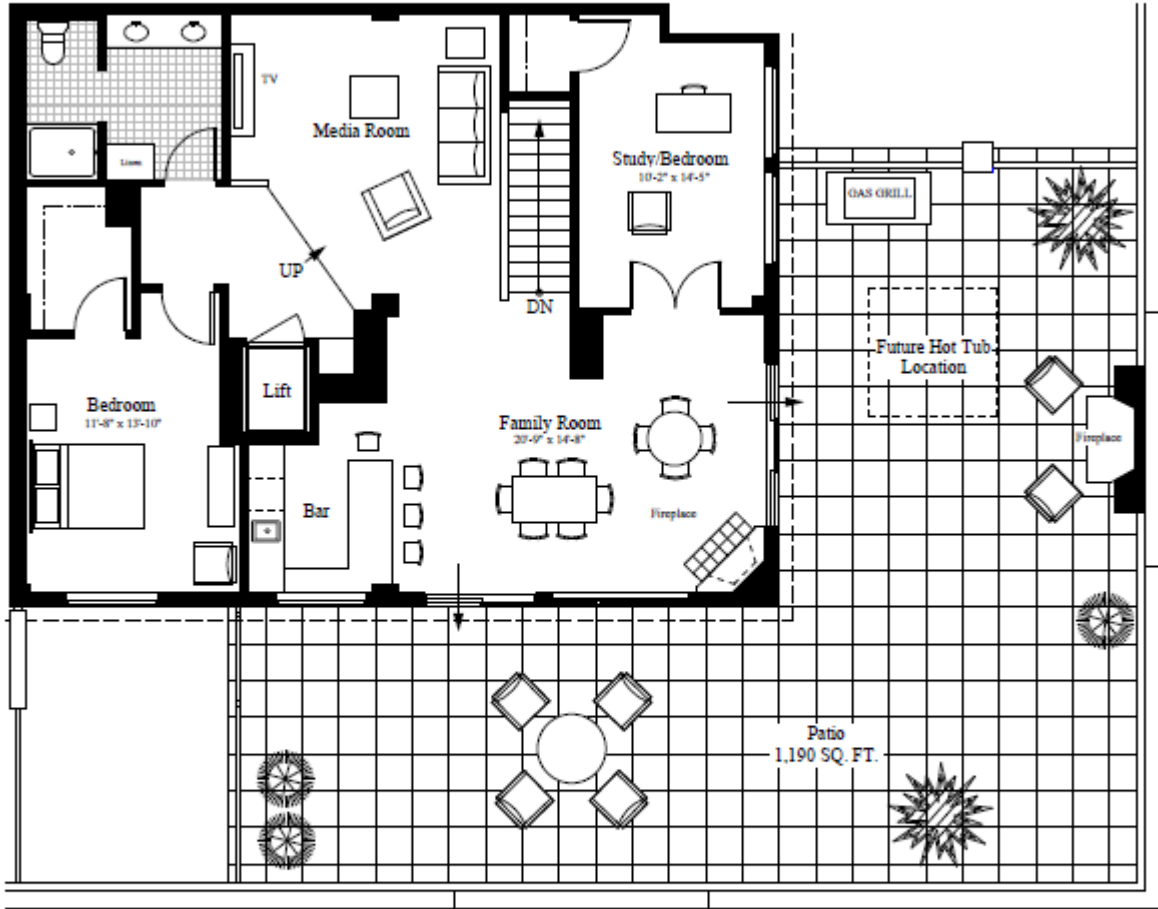

“Penthouse 1003” 2,986 Square Feet + Terrace

1,311 SQ. FT.
Penthouse Level

Alternate Plan

“Penthouse 1003” 2,986 Square Feet + Terrace

UNIT 1003
Bedrooms - 2
Bathrooms - 2 1/2
Pantry, Utility,
Family Room

1,676 SQ. FT.
Main Level

Alternate Plan