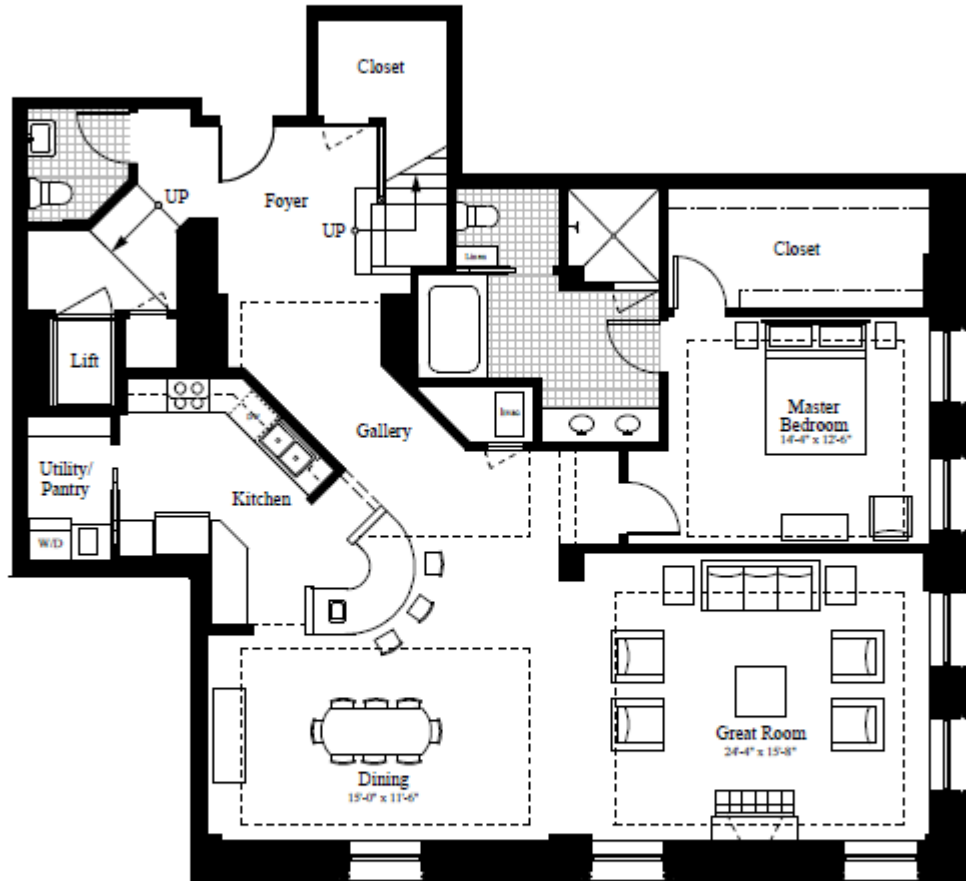

“Penthouse 1003” 2,986 Square Feet + Terrace

1,311 SQ. FT.
Penthouse Level

Alternate Plan

“Penthouse 1003” 2,986 Square Feet + Terrace

UNIT 1003
Bedrooms - 2
Bathrooms - 2 1/2
Pantry, Utility,
Family Room

1,676 SQ. FT.
Main Level

Alternate Plan